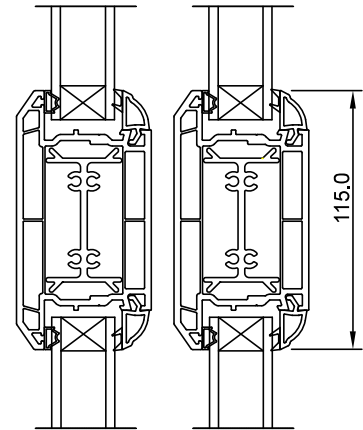

Midrail Sections

Low Aluminium Threshold

For internal purposes only

Sliding Patio Door

Frames Direct
Straboe,
Buncrana,
Co. Donegal,
F93 FF96
Ireland

Tel: 00353 74 9363888
Fax: 00353 74 9362203
info@framesdirect.ie
www.framesdirect.ie