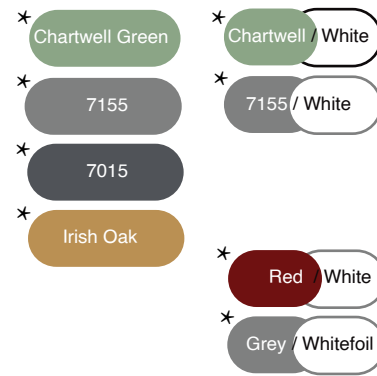

Midrail available: No

* Set up charge applies

Midrail available: No Turnaround: 3 weeks

Midrail available: No Turnaround: 4 weeks

Midrail available: No Turnaround: 5 weeks

Enhance your home with a sliding patio door

Improve your home's energy efficiency

Our patio doors are designed to insulate, but they also allow more natural light into your home and give you more options for ventilation. You could find yourself making savings on heating, lighting and air conditioning.

Patio doors add style

Patio doors have clean, uncluttered styling that looks at home almost anywhere. Your furnishings and decor have the perfect neutral backdrop of a door that doesn't need to shout to be effective and that doesn't detract from the view.

Be at home with the outdoors

Because the glass extends to floor level you'll get much better views of the world outside. Even on the chilliest days, you'll be able to enjoy your garden. When it's warm, open up in seconds for a home that flows indoors and out.

Easier access

Our sliding doors glide along their tracks so easily that opening them will never feel like a chore. It's almost effortless, but there's another advantage to a wide opening door. If you've ever struggled to shift a bulky piece of furniture through a normal doorway, you'll know what we mean – that extra width can be a godsend.

Streamlined patio doors

You can hang curtains and have furnishings right next to a sliding door and you won't need to move them when you want to open up.