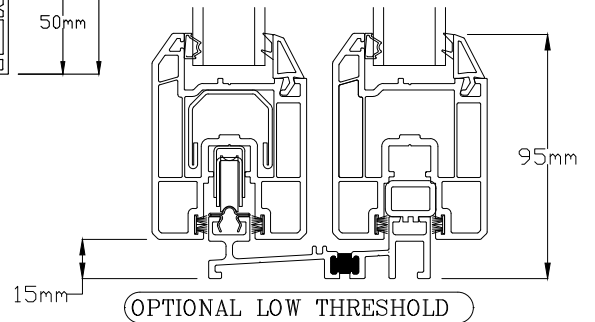

Midrail Sections

Low Aluminium Threshold

For internal purposes only

Sliding Patio Door

Frames Direct
Straboe,
Buncrana,
Co. Donegal,
F93 FF96
Ireland

Tel: 00353 74 9363888
Fax: 00353 74 9362203
info@framesdirect.ie
www.framesdirect.ie